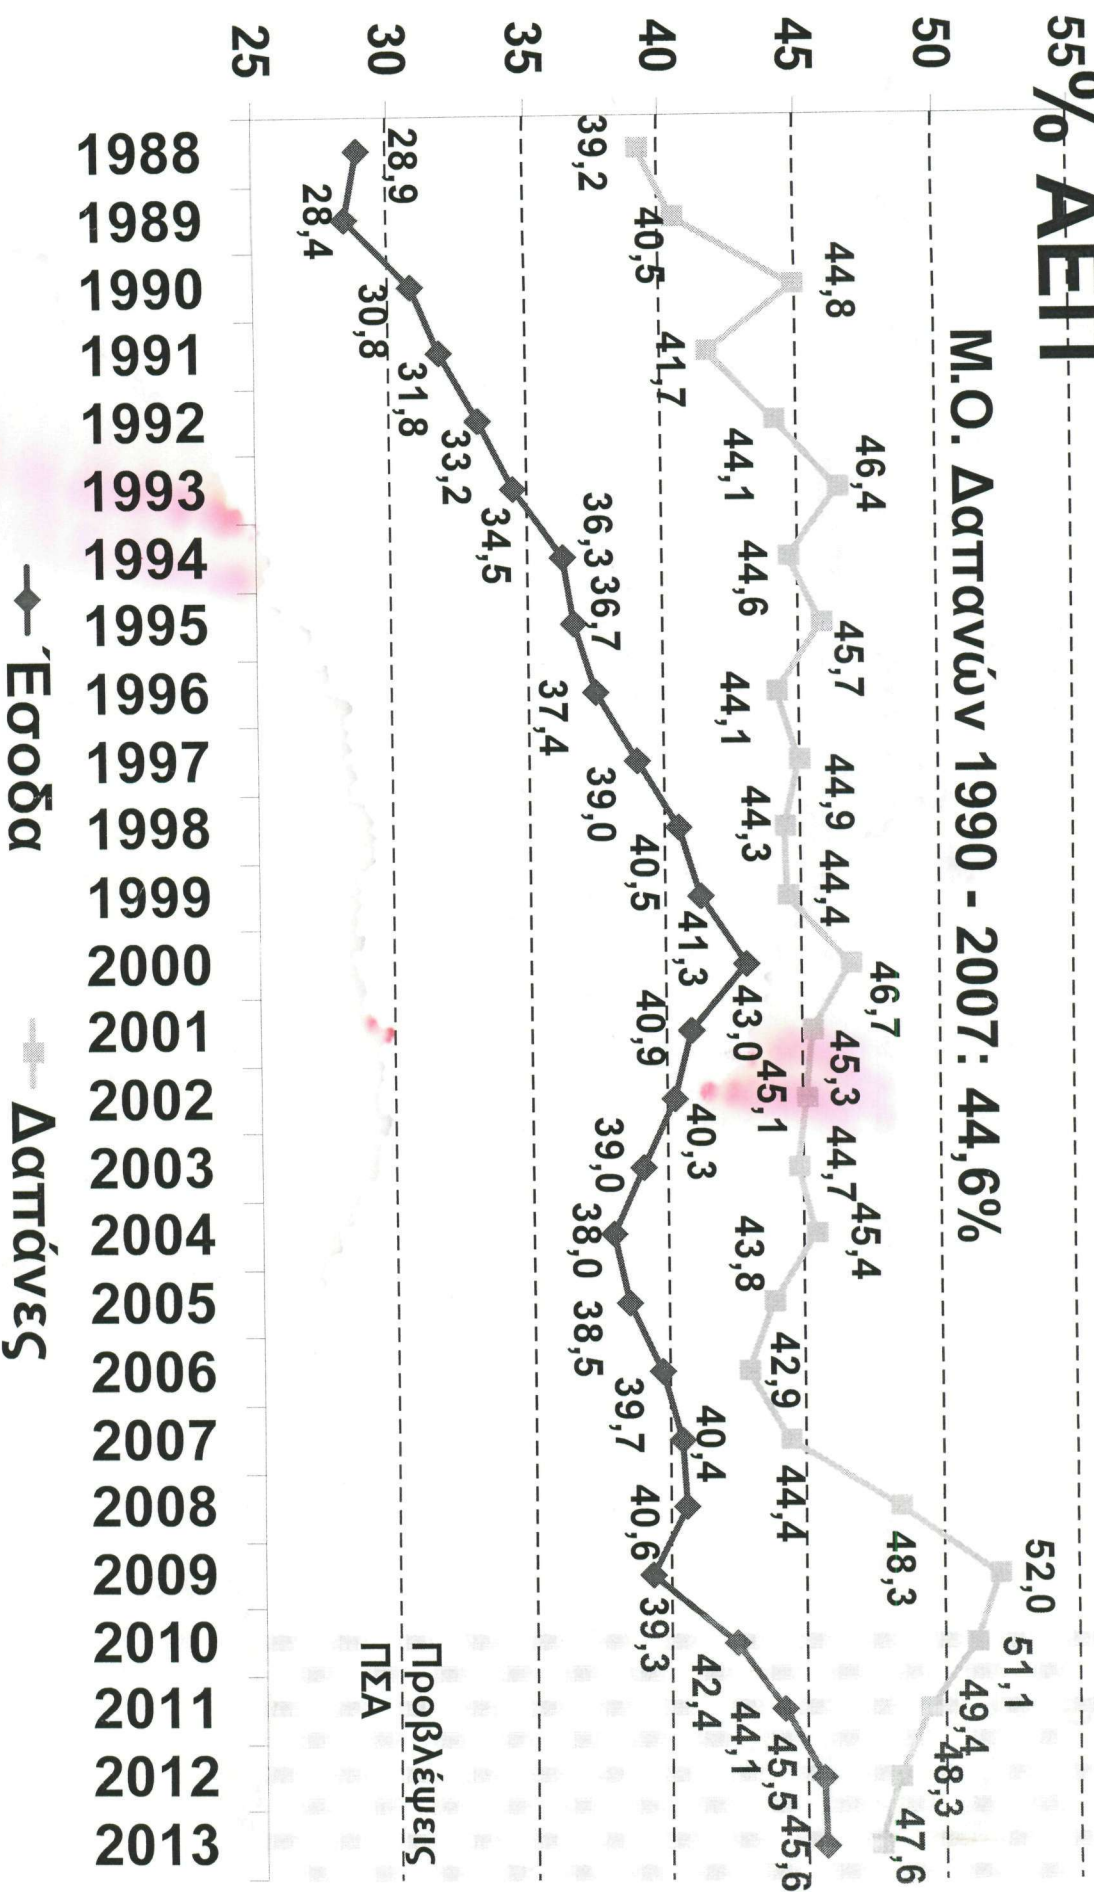

# 55% ΑΕΠ

Μ.Ο. Δαπανών 1990 - 2007: 44,6%

Baltoso

22 Noe 2004

Prodi 31 Oct. 2004 ~~19/11/02~~ → 21 Noe